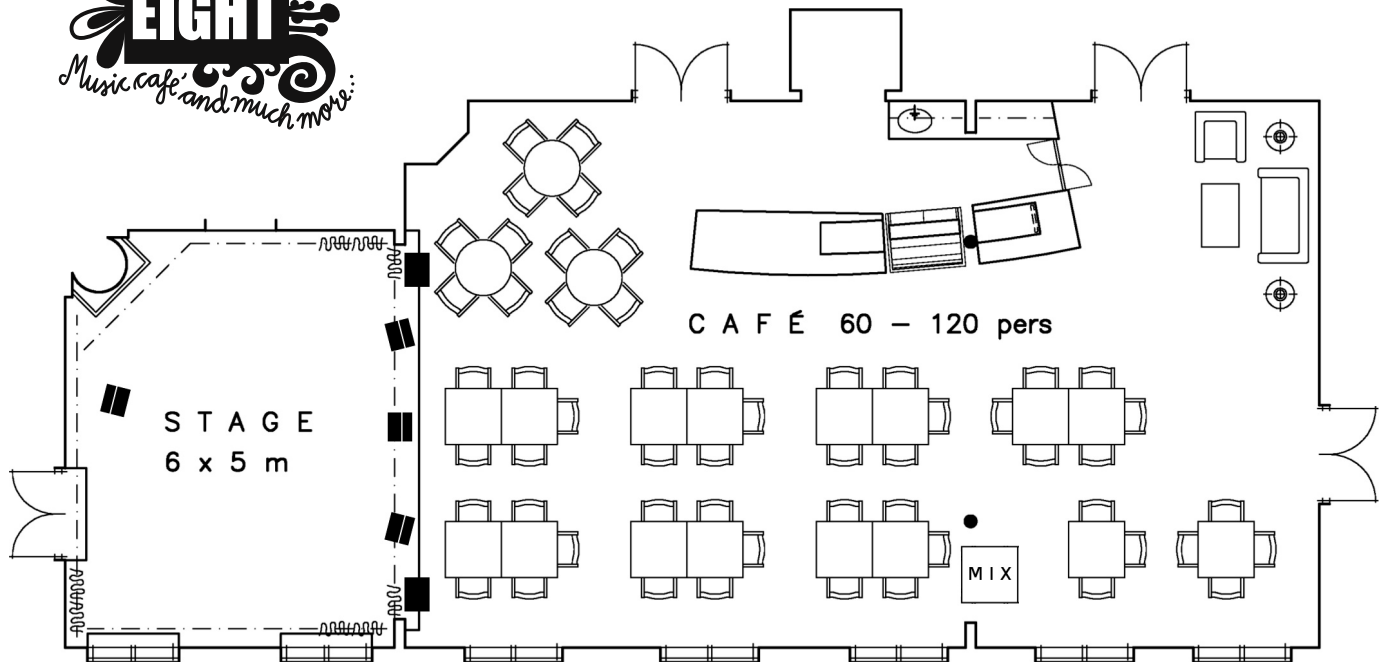

Musikcafé After Eight  
 Storgatan/Isokatu 6  
 68600 Jakobstad/Pietarsaari

After Eight is a very small club, about 15 x 10 meters. Room height is 3.5 meters. Walls and ceiling are made of plasterboard and the floor is wooden planks. The stage is 6 x 4 meters and only one step high. The walls on stage are all covered with black curtains.